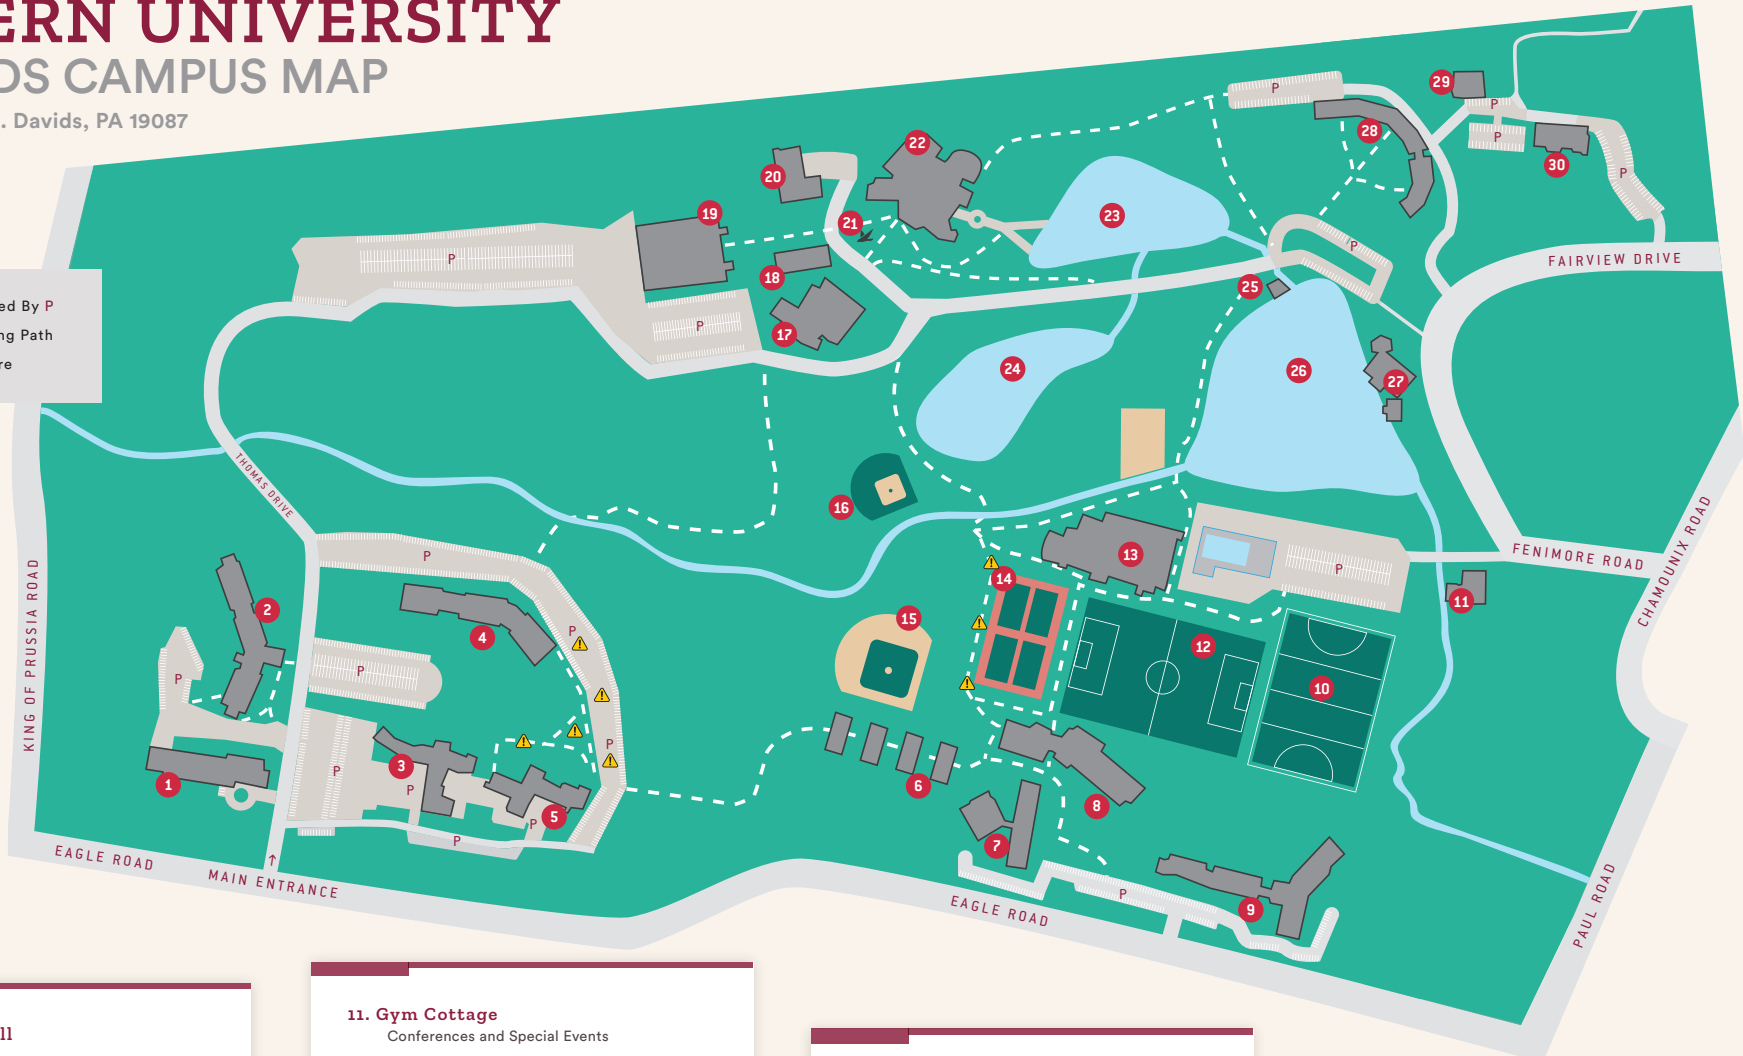

EASTERN UNIVERSITY

ST. DAVIDS CAMPUS MAP

1300 Eagle Road, St. Davids, PA 19087

Parking Area Designated By P

 = Walking Path

 = Road/Path Closure

1. Centennial Hall

Admissions
College of Business and Leadership
College of Education and Behavioral Sciences
University Marketing and Communications

7. Hainer Residence Hall

8. Gough Residence Hall

9. Kea and Guffin Residence Halls

Breezeway Café

10. Auxiliary Field

11. Gym Cottage

Conferences and Special Events

12. Olson Field

13. Gymnasium

Athletics
Athletic Training Center
Fitness Center

14. Tennis Courts

15. Baseball Field

16. Softball Field

17. Harold C. Howard Center and Warner Library

Academic Resource Center
Bookstore
Human Resources
Social Transformation Department
Warner Atrium

23. Willow Lake

24. Rock Lake

25. Historic Waterwheel

26. McGraw Lake

27. Gatehouse

Advancement
Alumni Engagement

28. Doane Residence Hall

Student Health Center